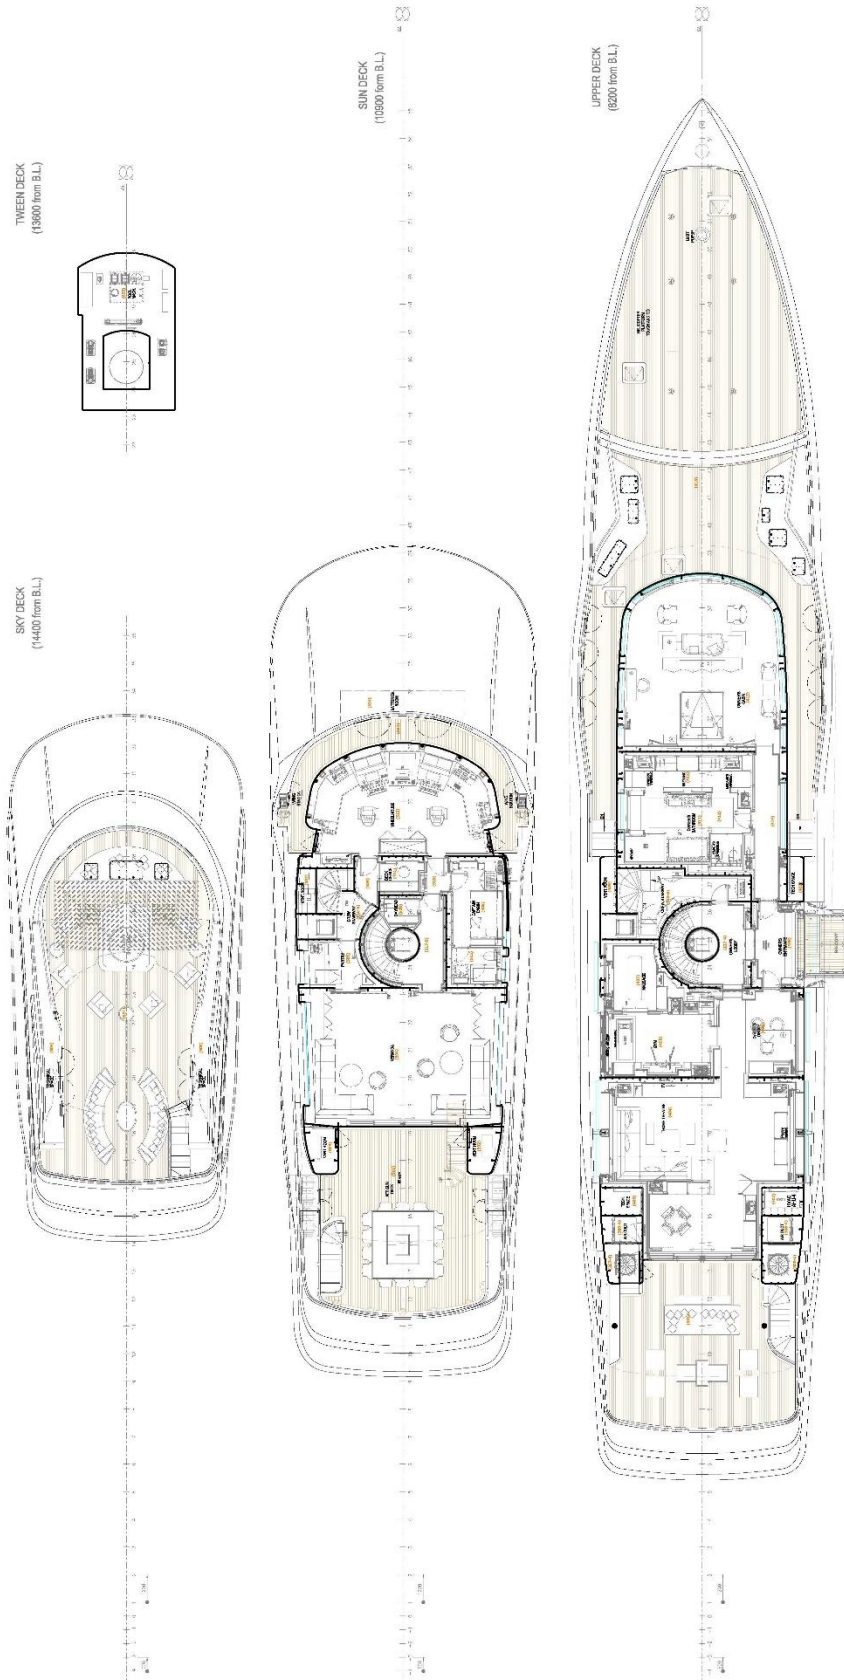

ALFA

70.00 M / 229'08"

SPECIFICATIONS

BUILDER	BENETTI
BUILT / REFIT	2020
BEAM (M/FT)	10.60 M / 34'09"
DRAFT (M/FT)	3.40 M / 11'02"
GUEST / STATEROOMS	12 / 7
CREW	15 + 2 STAFF
GROSS TONNAGE	1,442
HULL MATERIAL	STEEL
CRUISING SPEED	13 KNOTS / 17 MAX (APPROX.)
CLASS	BUREAU VERITAS
FLAG	CAYMAN ISLANDS

ALFA

GENERAL ARRANGEMENT

ALFA