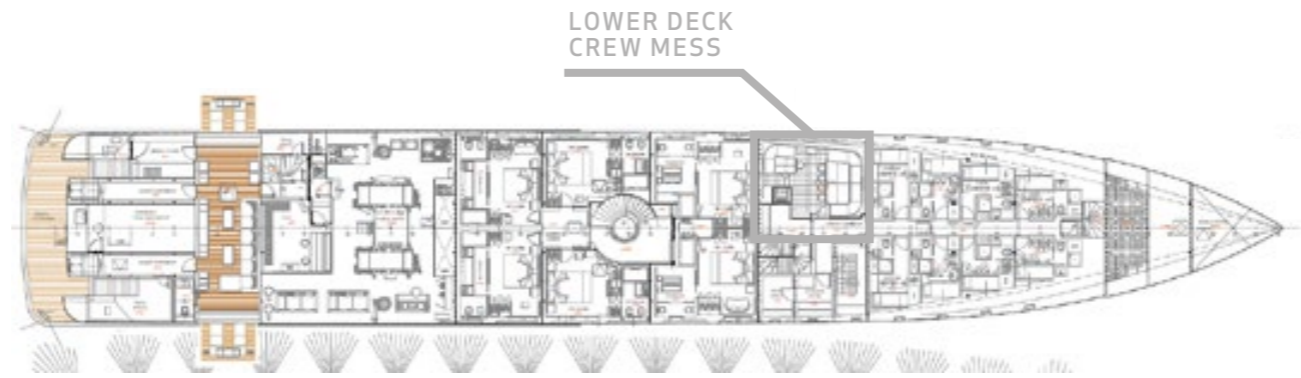

LOWER DECK

BRIDGE DECK
EXTERIOR AFT

BRIDGE DECK

SUN DECK

YACHT FOR SALE | ALFA | 70M / 230' | TENDER LAUNCH

LOWER DECK
ENGINE ROOM

LOWER DECK

LOWER DECK

YACHT FOR SALE | ALFA | 70M / 230' | GENERAL ARRANGEMENT - PART 1