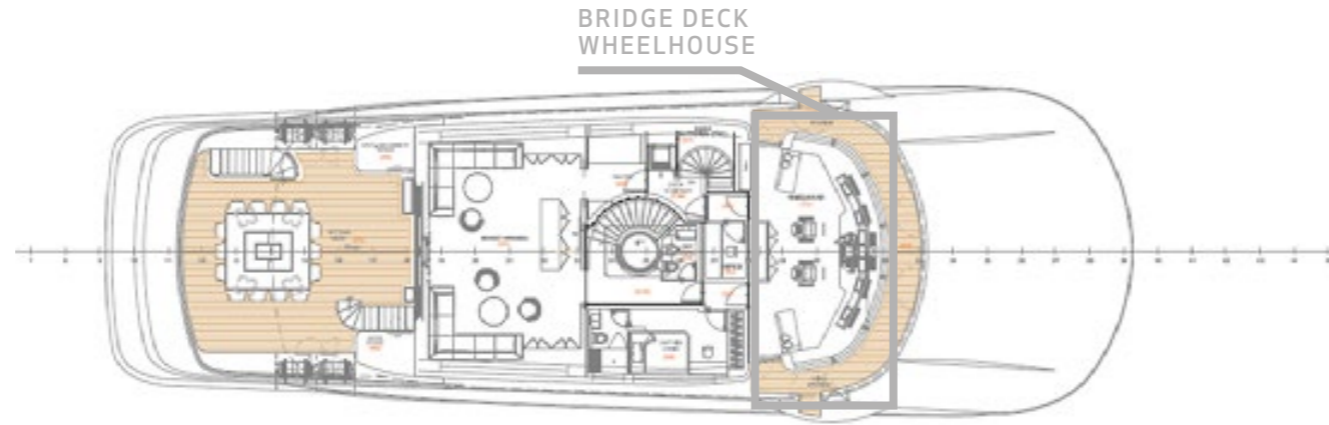

LOWER DECK

BRIDGE DECK
EXTERIOR AFT

BRIDGE DECK

SUN DECK

YACHT FOR SALE | ALFA | 70M / 230' | TENDER LAUNCH

LOWER DECK
ENGINE ROOM

LOWER DECK

LOWER DECK