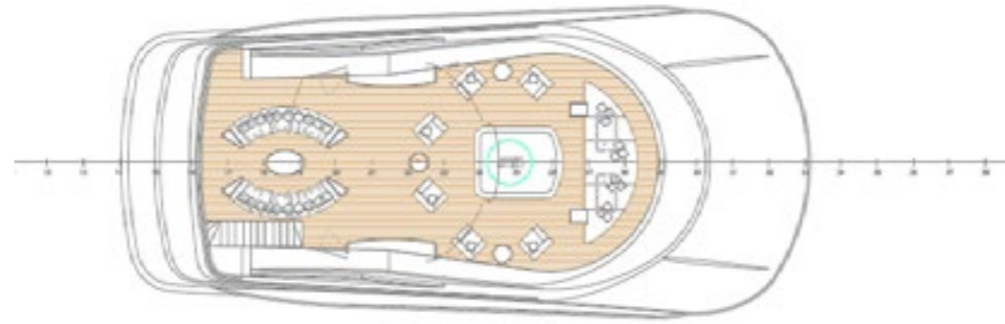

LOWER DECK

BRIDGE DECK
EXTERIOR AFT

BRIDGE DECK

SUN DECK

YACHT FOR SALE | ALFA | 70M / 230' | TENDER LAUNCH

LOWER DECK
ENGINE ROOM

LOWER DECK

LOWER DECK