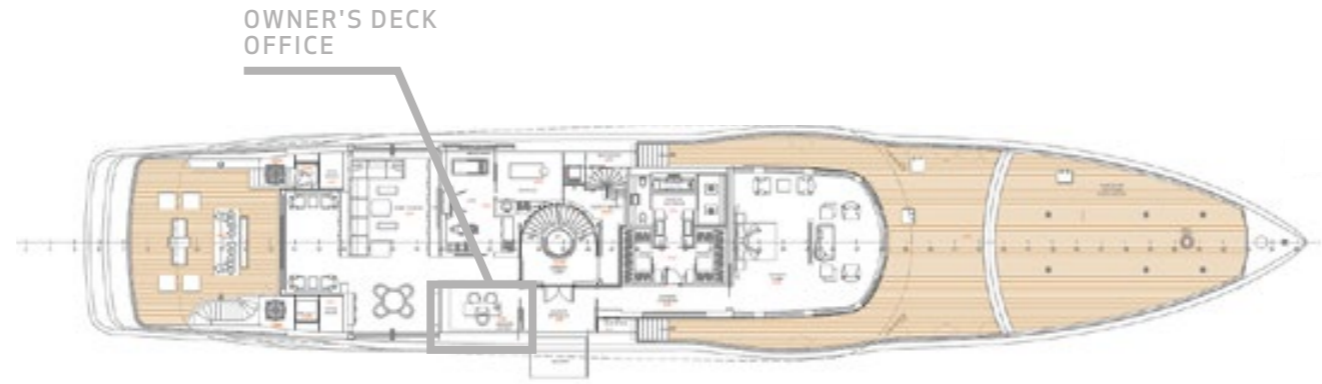

MAIN DECK
EXTERIOR AFT

MAIN DECK

MAIN DECK
LIVING ROOM
& CINEMA AREA

MAIN DECK

MAIN DECK

MAIN DECK

MAIN DECK

OWNER'S DECK

OWNER'S DECK

OWNER'S DECK

OWNER'S DECK

OWNER'S DECK

OWNER'S DECK
EXTERIOR AFT

OWNER'S DECK

LOWER DECK

LOWER DECK
BEACH CLUB

LOWER DECK

BRIDGE DECK
EXTERIOR AFT

BRIDGE DECK

SUN DECK

YACHT FOR SALE | ALFA | 70M / 230' | TENDER LAUNCH

LOWER DECK
ENGINE ROOM

LOWER DECK

LOWER DECK