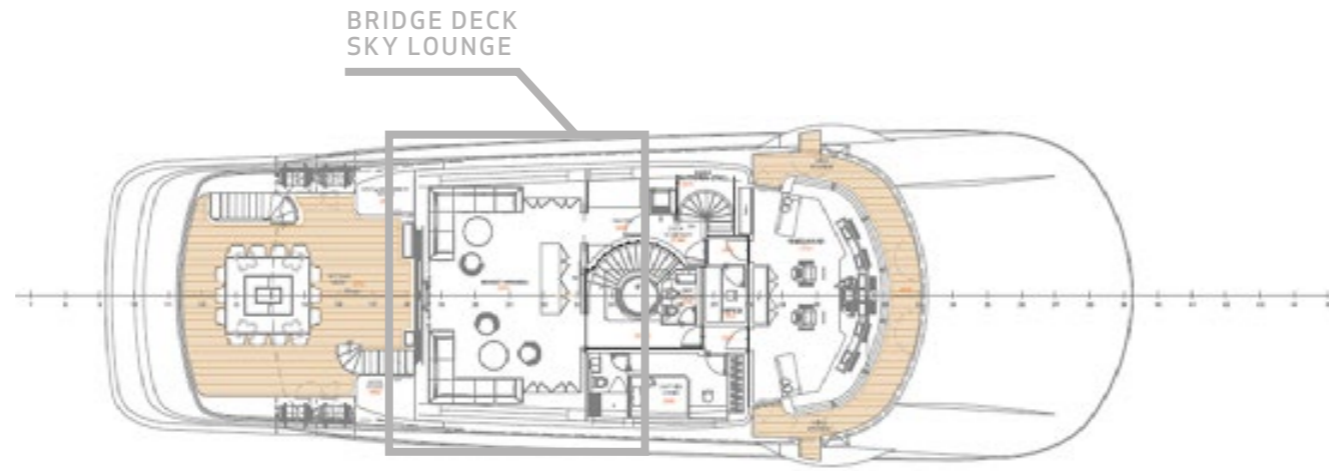

OWNER'S DECK

OWNER'S DECK

OWNER'S DECK

OWNER'S DECK

OWNER'S DECK
EXTERIOR AFT

OWNER'S DECK

LOWER DECK

LOWER DECK
BEACH CLUB

LOWER DECK

BRIDGE DECK
EXTERIOR AFT

BRIDGE DECK

SUN DECK

YACHT FOR SALE | ALFA | 70M / 230' | TENDER LAUNCH

LOWER DECK
ENGINE ROOM

LOWER DECK

LOWER DECK