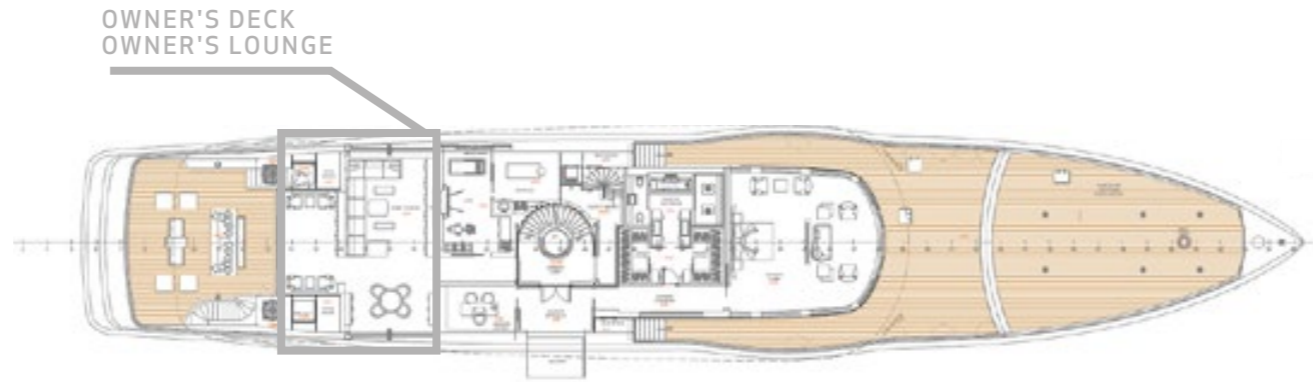

OWNER'S DECK

OWNER'S DECK

OWNER'S DECK

OWNER'S DECK

OWNER'S DECK
EXTERIOR AFT

OWNER'S DECK

LOWER DECK

LOWER DECK
BEACH CLUB

LOWER DECK

BRIDGE DECK
EXTERIOR AFT

BRIDGE DECK

SUN DECK

YACHT FOR SALE | ALFA | 70M / 230' | TENDER LAUNCH

LOWER DECK
ENGINE ROOM

LOWER DECK

LOWER DECK