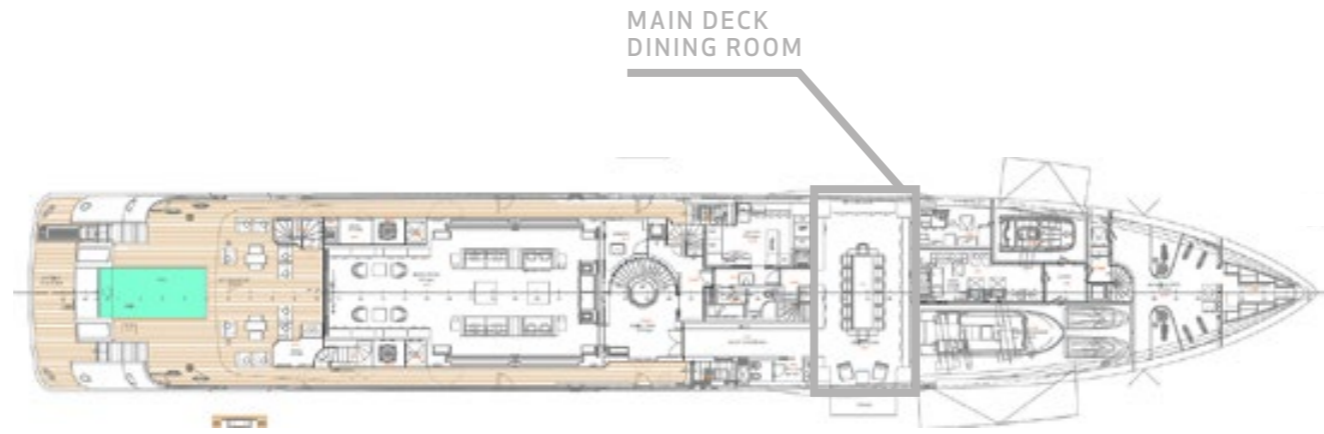

MAIN DECK
EXTERIOR AFT

MAIN DECK

MAIN DECK
LIVING ROOM
& CINEMA AREA

MAIN DECK

MAIN DECK

MAIN DECK

MAIN DECK

OWNER'S DECK

OWNER'S DECK

OWNER'S DECK

OWNER'S DECK

OWNER'S DECK

OWNER'S DECK
EXTERIOR AFT

OWNER'S DECK

LOWER DECK

LOWER DECK
BEACH CLUB

LOWER DECK

BRIDGE DECK
EXTERIOR AFT

BRIDGE DECK

SUN DECK

YACHT FOR SALE | ALFA | 70M / 230' | TENDER LAUNCH

LOWER DECK
ENGINE ROOM

LOWER DECK

LOWER DECK