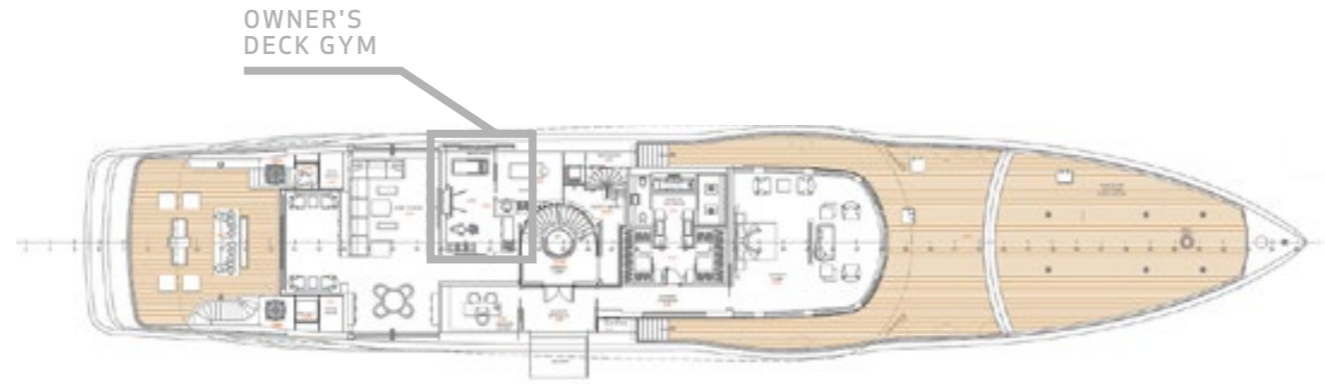

MAIN DECK
EXTERIOR AFT

MAIN DECK

MAIN DECK
LIVING ROOM
& CINEMA AREA

MAIN DECK

MAIN DECK

MAIN DECK

MAIN DECK

OWNER'S DECK

OWNER'S DECK

OWNER'S DECK

OWNER'S DECK

OWNER'S DECK

OWNER'S DECK
EXTERIOR AFT

OWNER'S DECK

LOWER DECK

LOWER DECK
BEACH CLUB

LOWER DECK

BRIDGE DECK
EXTERIOR AFT

BRIDGE DECK

SUN DECK

YACHT FOR SALE | ALFA | 70M / 230' | TENDER LAUNCH

LOWER DECK
ENGINE ROOM

LOWER DECK

LOWER DECK