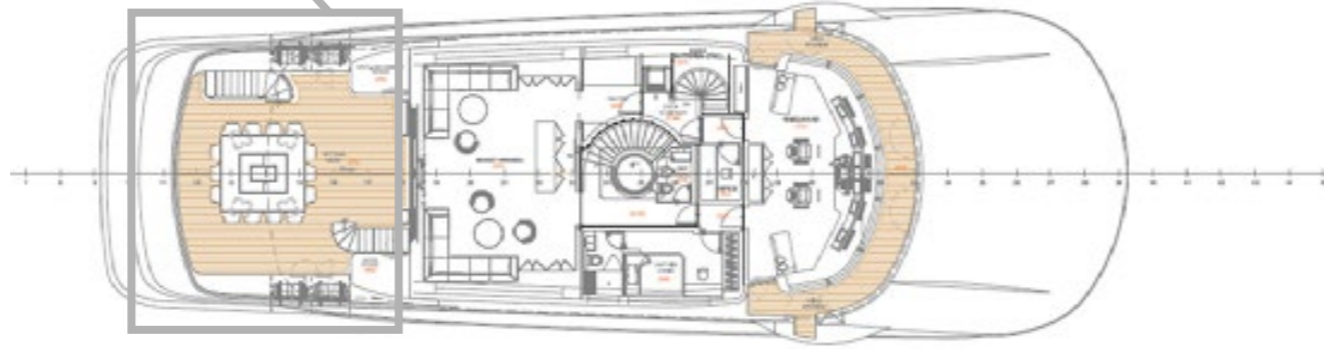

LOWER DECK

BRIDGE DECK
EXTERIOR AFT

BRIDGE DECK

SUN DECK

YACHT FOR SALE | ALFA | 70M / 230' | TENDER LAUNCH

LOWER DECK
ENGINE ROOM

LOWER DECK

LOWER DECK