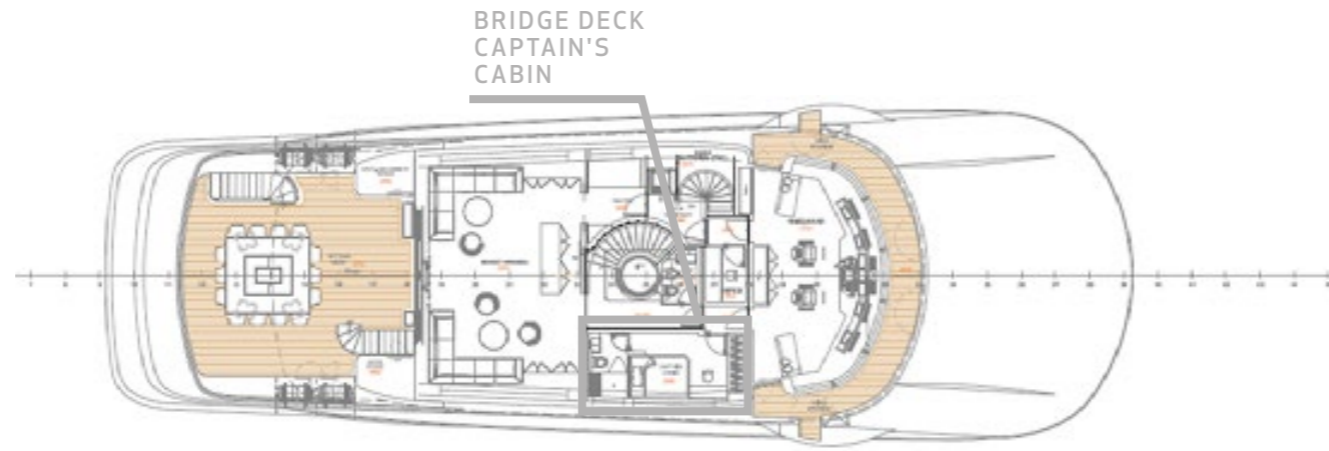

OWNER'S DECK

OWNER'S DECK

OWNER'S DECK

OWNER'S DECK

OWNER'S DECK
EXTERIOR AFT

OWNER'S DECK

LOWER DECK

LOWER DECK
BEACH CLUB

LOWER DECK

BRIDGE DECK
EXTERIOR AFT

BRIDGE DECK

SUN DECK

YACHT FOR SALE | ALFA | 70M / 230' | TENDER LAUNCH

LOWER DECK
ENGINE ROOM

LOWER DECK

LOWER DECK