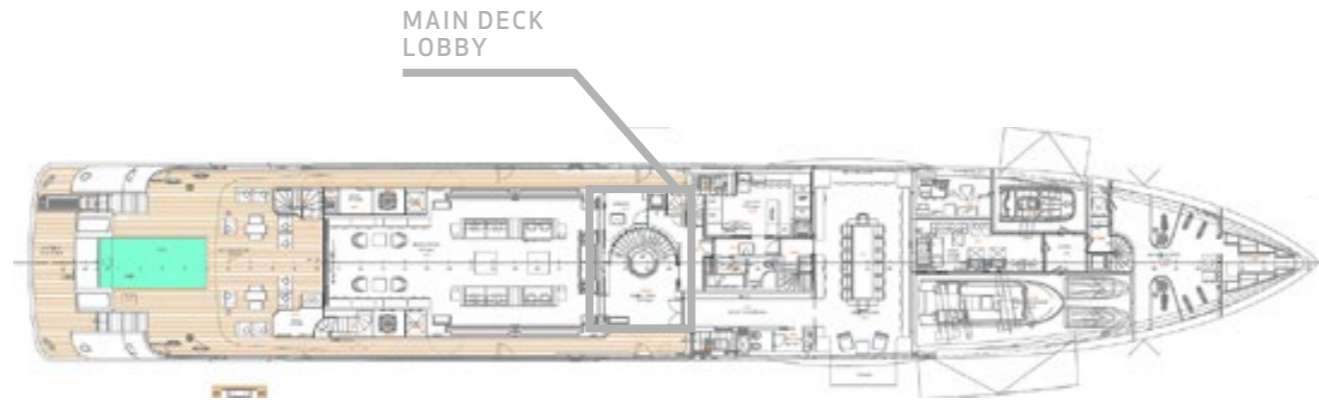

MAIN DECK
EXTERIOR AFT

MAIN DECK

MAIN DECK
LIVING ROOM
& CINEMA AREA

MAIN DECK

MAIN DECK

MAIN DECK

MAIN DECK

OWNER'S DECK

OWNER'S DECK

OWNER'S DECK

OWNER'S DECK

OWNER'S DECK

OWNER'S DECK
EXTERIOR AFT

OWNER'S DECK

LOWER DECK

LOWER DECK
BEACH CLUB

LOWER DECK

BRIDGE DECK
EXTERIOR AFT

BRIDGE DECK

SUN DECK

YACHT FOR SALE | ALFA | 70M / 230' | TENDER LAUNCH

LOWER DECK
ENGINE ROOM

LOWER DECK

LOWER DECK