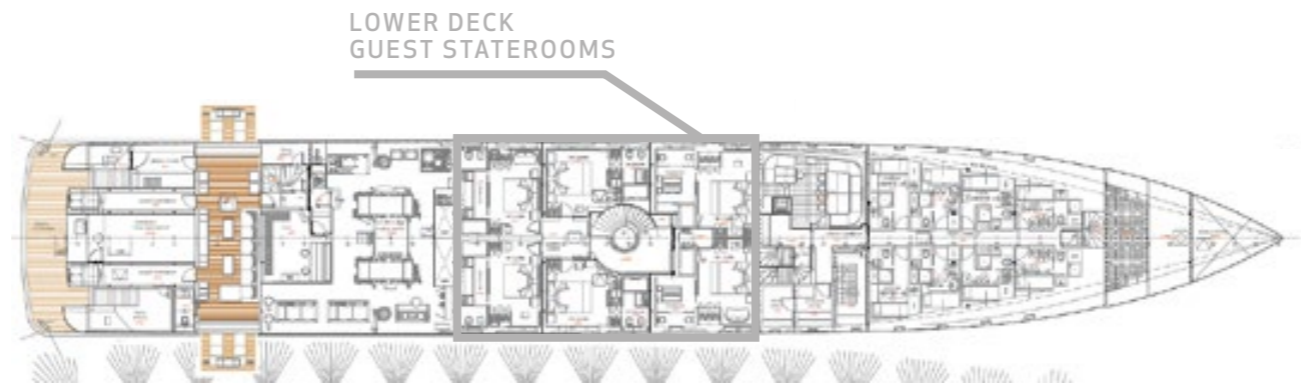

OWNER'S DECK

OWNER'S DECK

OWNER'S DECK

OWNER'S DECK

OWNER'S DECK
EXTERIOR AFT

OWNER'S DECK

LOWER DECK

LOWER DECK
BEACH CLUB

LOWER DECK

BRIDGE DECK
EXTERIOR AFT

BRIDGE DECK

SUN DECK

YACHT FOR SALE | ALFA | 70M / 230' | TENDER LAUNCH

LOWER DECK
ENGINE ROOM

LOWER DECK

LOWER DECK