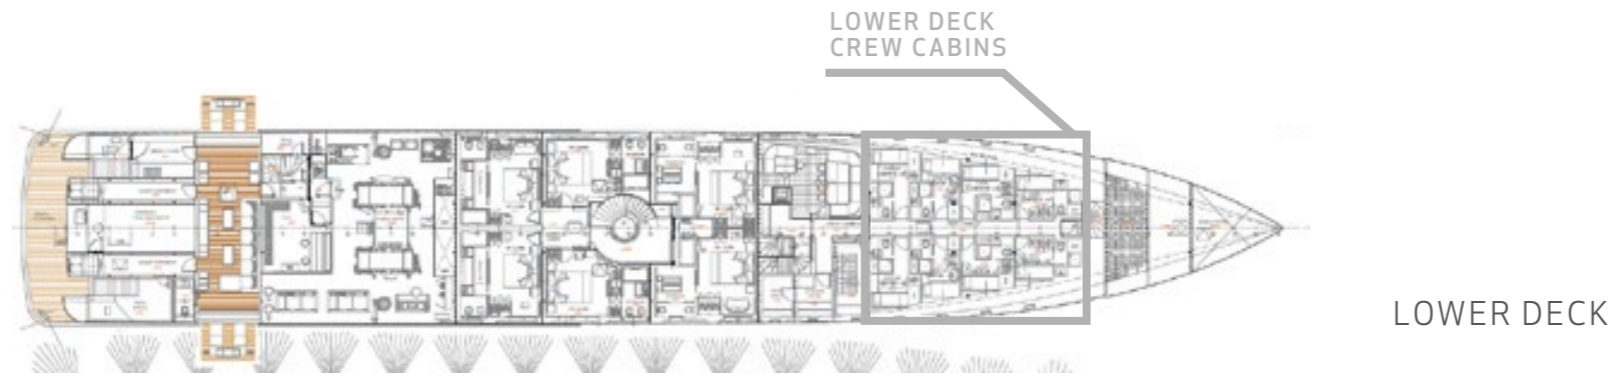

LOWER DECK

BRIDGE DECK
EXTERIOR AFT

BRIDGE DECK

SUN DECK

YACHT FOR SALE | ALFA | 70M / 230' | TENDER LAUNCH

LOWER DECK
ENGINE ROOM

LOWER DECK

LOWER DECK