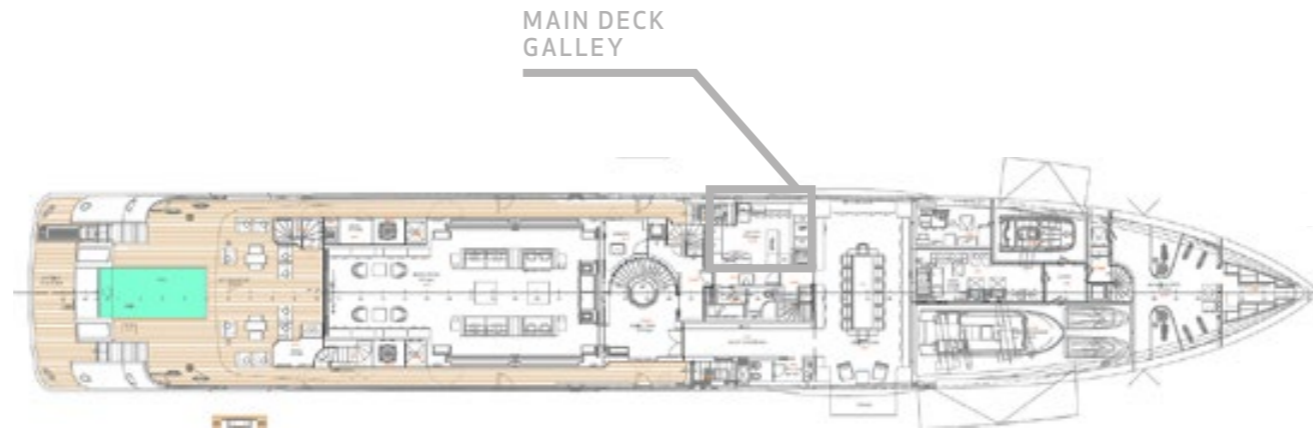

MAIN DECK
EXTERIOR AFT

MAIN DECK

MAIN DECK
LIVING ROOM
& CINEMA AREA

MAIN DECK

MAIN DECK

MAIN DECK

MAIN DECK

OWNER'S DECK

OWNER'S DECK

OWNER'S DECK

OWNER'S DECK

OWNER'S DECK

OWNER'S DECK
EXTERIOR AFT

OWNER'S DECK

LOWER DECK

LOWER DECK
BEACH CLUB

LOWER DECK

BRIDGE DECK
EXTERIOR AFT

BRIDGE DECK

SUN DECK

YACHT FOR SALE | ALFA | 70M / 230' | TENDER LAUNCH

LOWER DECK
ENGINE ROOM

LOWER DECK

LOWER DECK