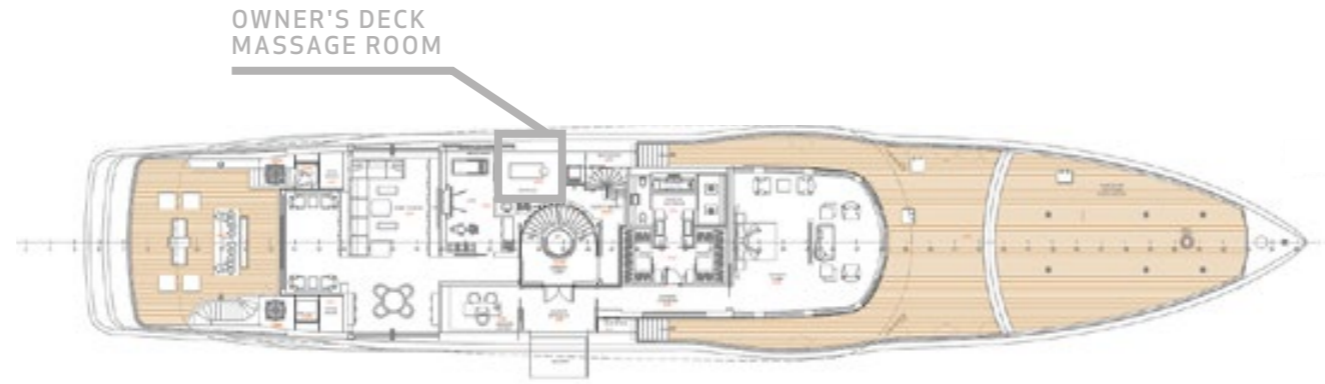

OWNER'S DECK

OWNER'S DECK

OWNER'S DECK

OWNER'S DECK

OWNER'S DECK
EXTERIOR AFT

OWNER'S DECK

LOWER DECK

LOWER DECK
BEACH CLUB

LOWER DECK

BRIDGE DECK
EXTERIOR AFT

BRIDGE DECK

SUN DECK

YACHT FOR SALE | ALFA | 70M / 230' | TENDER LAUNCH

LOWER DECK
ENGINE ROOM

LOWER DECK

LOWER DECK