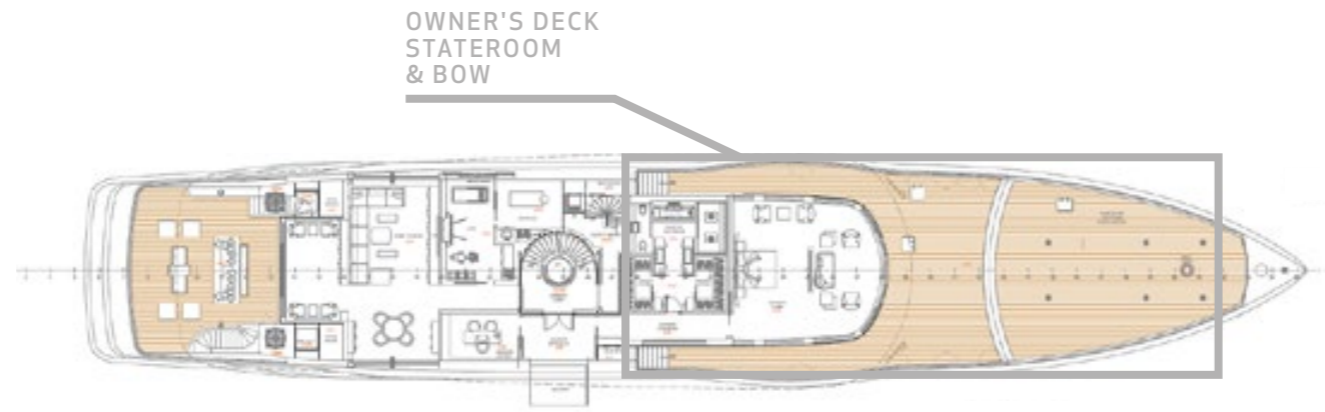

MAIN DECK
EXTERIOR AFT

MAIN DECK

MAIN DECK
LIVING ROOM
& CINEMA AREA

MAIN DECK

MAIN DECK

MAIN DECK

MAIN DECK

OWNER'S DECK

OWNER'S DECK

OWNER'S DECK

OWNER'S DECK

OWNER'S DECK

OWNER'S DECK
EXTERIOR AFT

OWNER'S DECK

LOWER DECK

LOWER DECK
BEACH CLUB

LOWER DECK

BRIDGE DECK
EXTERIOR AFT

BRIDGE DECK

SUN DECK

YACHT FOR SALE | ALFA | 70M / 230' | TENDER LAUNCH

LOWER DECK
ENGINE ROOM

LOWER DECK

LOWER DECK