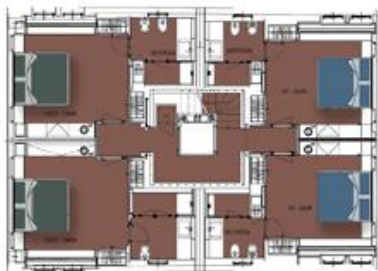

BURKUT

Builder: Baglietto
Naval Architect: Baglietto
Exterior Design: Francesco Pazskowski
Interior Design: Francesco Pazskowski
LOA: 54.0m
Beam: 10.2m
Draft: 3.2m
Guests: 10 guests in 3 double and 2 twin cabins
Cruising Speed: 13 knots
Consumption: 510 Lph
Flag: Cayman Islands
Class / MCA: Lloyds, MCA Compliant
Wifi: Throughout
Tenders: RIB Tender – 6.5m BSC66 (10 passengers)