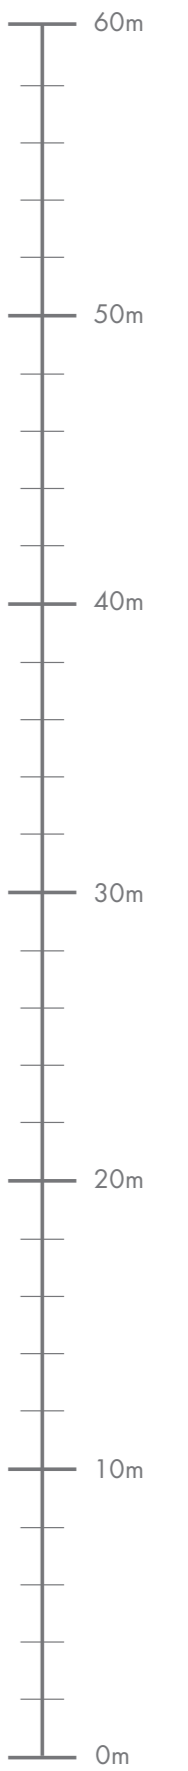

Key

- Deck
- Guest Areas
- Master Cabin
- Guest Cabins
- Sun Deck
- Crew Areas