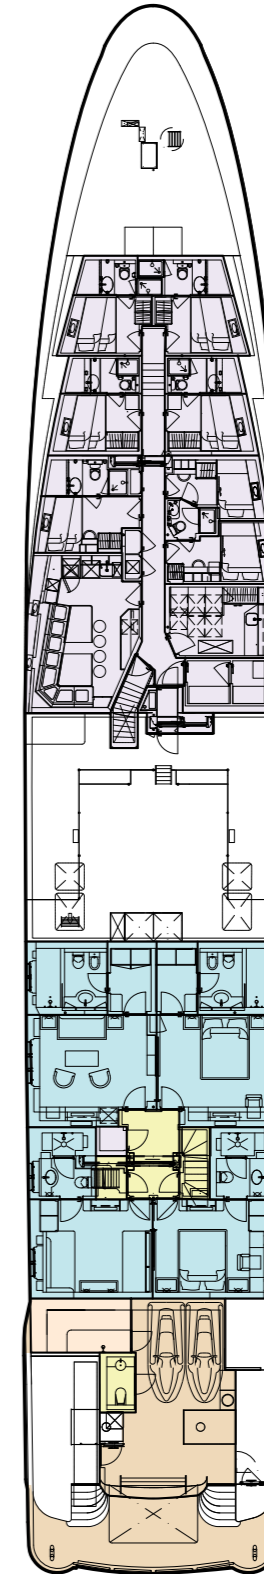

STEP ONE

For Sale

Specification

Builder
Amels

Built
2012

Length
55m

Beam
9m

Draft
3.3m

Guests
10 in 5 Cabins

Speed
13 Knots

Gross Tonnage
672

Hull
Steel

Engines
2 x 1408HP MTU

A Step Above the Rest

One of Amels' highly successful 180 Limited Editions, 55 metre Step One was built on a proven hull and engineering platform with Northern European pedigree.

Cabin Arrangement

Step One's master suite is exceptionally spacious, including an office and a walk-in wardrobe. There are four guest cabins on the lower deck, two of which can convert to become one VIP with lounge area, allowing for flexibility according to the group on board.

Exterior Living Sun Deck

Exterior Living Bridge Deck

Yacht Layout

Sun Deck

Bridge Deck

Main Deck

Lower Deck

Key