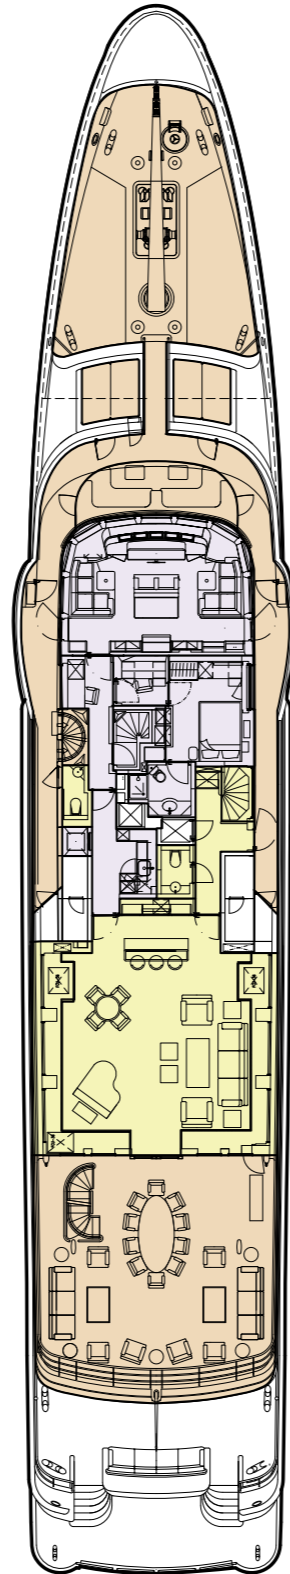

STEP ONE

For Sale

Specification

Builder
Amels

Built
2012

Length
55m

Beam
9m

Draft
3.3m

Guests
10 in 5 Cabins

Speed
13 Knots

Gross Tonnage
672

Hull
Steel

Engines
2 x 1408HP MTU

A Step Above the Rest

One of Amels' highly successful 180 Limited Editions, 55 metre Step One was built on a proven hull and engineering platform with Northern European pedigree.

Cabin Arrangement

Step One's master suite is exceptionally spacious, including an office and a walk-in wardrobe. There are four guest cabins on the lower deck, two of which can convert to become one VIP with lounge area, allowing for flexibility according to the group on board.

Exterior Living Sun Deck

Exterior Living Bridge Deck

Yacht Layout

Sun Deck

Bridge Deck

Main Deck

Lower Deck

Key