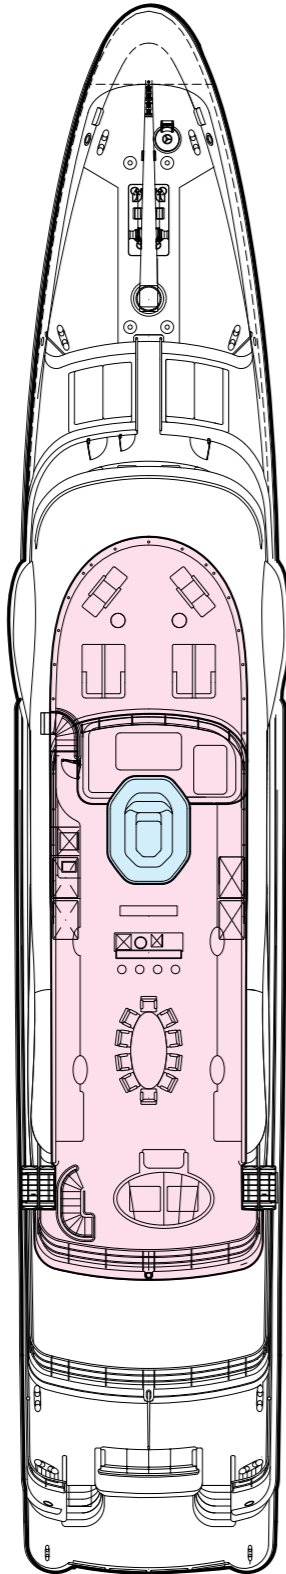

STEP ONE

For Sale

Specification

Builder
Amels

Built
2012

Length
55m

Beam
9m

Draft
3.3m

Guests
10 in 5 Cabins

Speed
13 Knots

Gross Tonnage
672

Hull
Steel

Engines
2 x 1408HP MTU

A Step Above the Rest

One of Amels' highly successful 180 Limited Editions, 55 metre Step One was built on a proven hull and engineering platform with Northern European pedigree.

Cabin Arrangement

Step One's master suite is exceptionally spacious, including an office and a walk-in wardrobe. There are four guest cabins on the lower deck, two of which can convert to become one VIP with lounge area, allowing for flexibility according to the group on board.

Exterior Living Sun Deck

Exterior Living Bridge Deck

Yacht Layout

Sun Deck

Bridge Deck

Main Deck

Lower Deck

Key