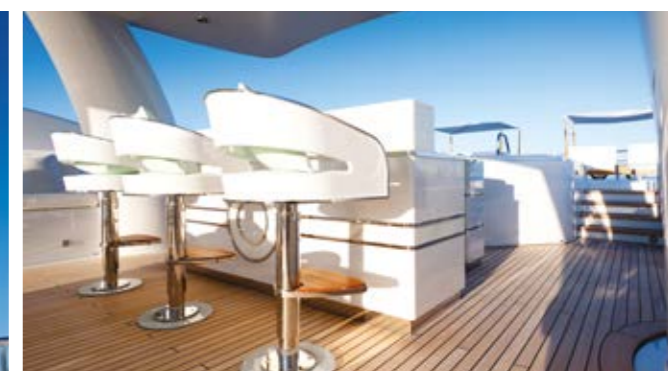

Her extended split-level sun deck is one of the largest on the water for a yacht of this size, offering shaded dining, bar, BBQ, sunbathing spaces and a Jacuzzi. A touch and go helipad enhances the possibilities for exploration. Add to that her impressive beach club with large swim platform, spacious toy garage, steam room and modern, airy interiors and it's clear the space on board is striking.

Cabin Arrangement Master Cabin

Cabin Arrangement Guest Cabins

Exterior Living

Standout deck spaces are Step One's defining feature. Her split-level sun deck is larger than most yachts of this size, and includes a Jacuzzi, bar, BBQ and sunbathing and dining area while a large swim platform allows easy access to the water. Put simply, Step One is designed for relaxation and entertainment.

Exterior Living Sun Deck

Exterior Living Bridge Deck

Yacht Layout

Sun Deck

Bridge Deck

Main Deck

Lower Deck

Key