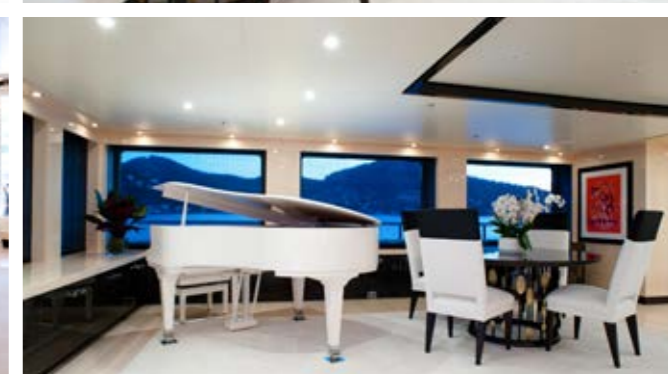

Her extended split-level sun deck is one of the largest on the water for a yacht of this size, offering shaded dining, bar, BBQ, sunbathing spaces and a Jacuzzi. A touch and go helipad enhances the possibilities for exploration. Add to that her impressive beach club with large swim platform, spacious toy garage, steam room and modern, airy interiors and it's clear the space on board is striking.

Used only privately and fresh from a 2.5 million USD refit, including a full paint job, Step One is ready to go.

Step One

Interior Living

Designed by Laura Sessa, Step One's interior features accents of colour and is abundant in natural light thanks to large windows. Chic and sophisticated, the contemporary design enhances the feeling of space and brightness which characterises the yacht's interior.

Cabin Arrangement Master Cabin

Cabin Arrangement Guest Cabins

Exterior Living

Standout deck spaces are Step One's defining feature. Her split-level sun deck is larger than most yachts of this size, and includes a Jacuzzi, bar, BBQ and sunbathing and dining area while a large swim platform allows easy access to the water. Put simply, Step One is designed for relaxation and entertainment.