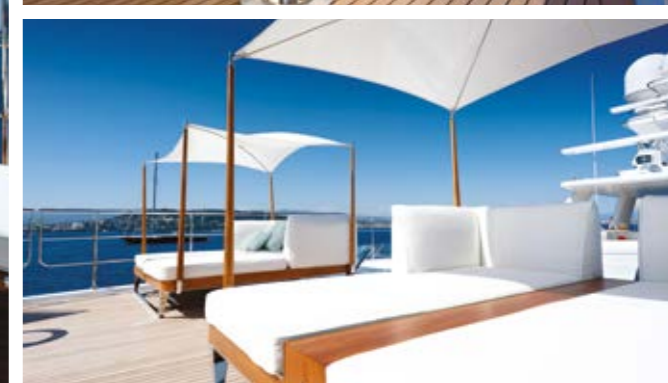

Her extended split-level sun deck is one of the largest on the water for a yacht of this size, offering shaded dining, bar, BBQ, sunbathing spaces and a Jacuzzi. A touch and go helipad enhances the possibilities for exploration. Add to that her impressive beach club with large swim platform, spacious toy garage, steam room and modern, airy interiors and it's clear the space on board is striking.

Cabin Arrangement Master Cabin

Cabin Arrangement Guest Cabins

Exterior Living

Standout deck spaces are Step One's defining feature. Her split-level sun deck is larger than most yachts of this size, and includes a Jacuzzi, bar, BBQ and sunbathing and dining area while a large swim platform allows easy access to the water. Put simply, Step One is designed for relaxation and entertainment.

Exterior Living Sun Deck

Exterior Living Bridge Deck

Yacht Layout

Sun Deck

Bridge Deck

Main Deck

Lower Deck

Key