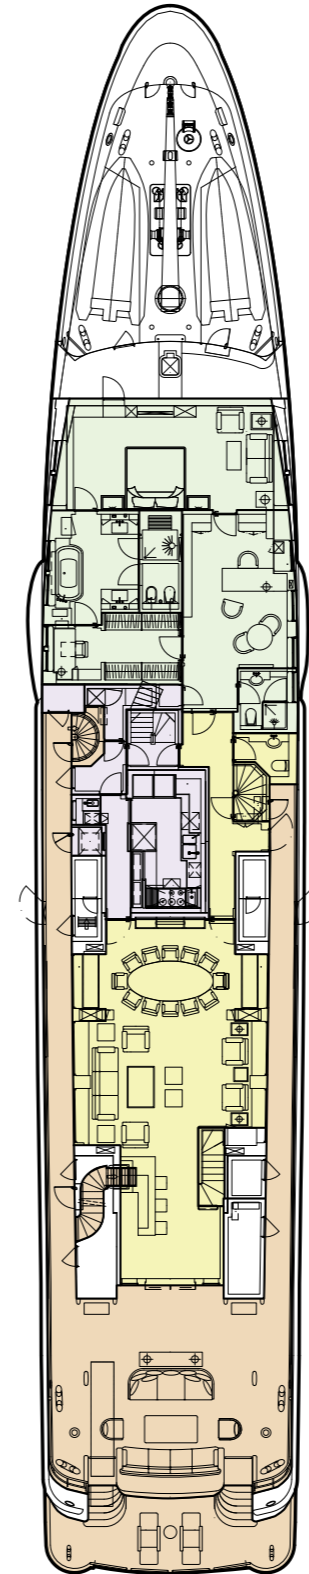

STEP ONE

For Sale

Specification

Builder
Amels

Built
2012

Length
55m

Beam
9m

Draft
3.3m

Guests
10 in 5 Cabins

Speed
13 Knots

Gross Tonnage
672

Hull
Steel

Engines
2 x 1408HP MTU

A Step Above the Rest

One of Amels' highly successful 180 Limited Editions, 55 metre Step One was built on a proven hull and engineering platform with Northern European pedigree.

Cabin Arrangement

Step One's master suite is exceptionally spacious, including an office and a walk-in wardrobe. There are four guest cabins on the lower deck, two of which can convert to become one VIP with lounge area, allowing for flexibility according to the group on board.

Exterior Living Sun Deck

Exterior Living Bridge Deck

Yacht Layout

Sun Deck

Bridge Deck

Main Deck

Lower Deck

Key