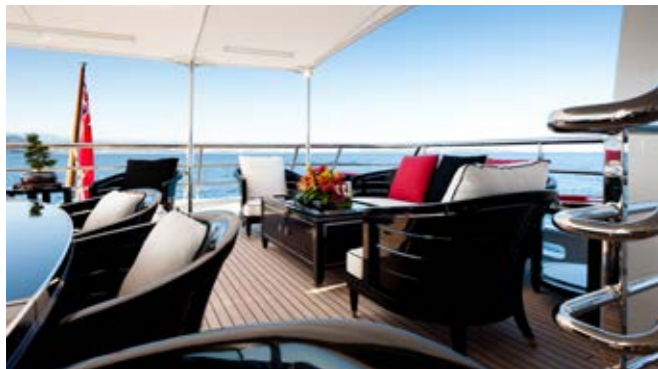

Her extended split-level sun deck is one of the largest on the water for a yacht of this size, offering shaded dining, bar, BBQ, sunbathing spaces and a Jacuzzi. A touch and go helipad enhances the possibilities for exploration. Add to that her impressive beach club with large swim platform, spacious toy garage, steam room and modern, airy interiors and it's clear the space on board is striking.

Cabin Arrangement Master Cabin

Cabin Arrangement Guest Cabins

Exterior Living

Standout deck spaces are Step One's defining feature. Her split-level sun deck is larger than most yachts of this size, and includes a Jacuzzi, bar, BBQ and sunbathing and dining area while a large swim platform allows easy access to the water. Put simply, Step One is designed for relaxation and entertainment.

Exterior Living Sun Deck

Exterior Living Bridge Deck

Yacht Layout

Sun Deck

Bridge Deck

Main Deck

Lower Deck

Key