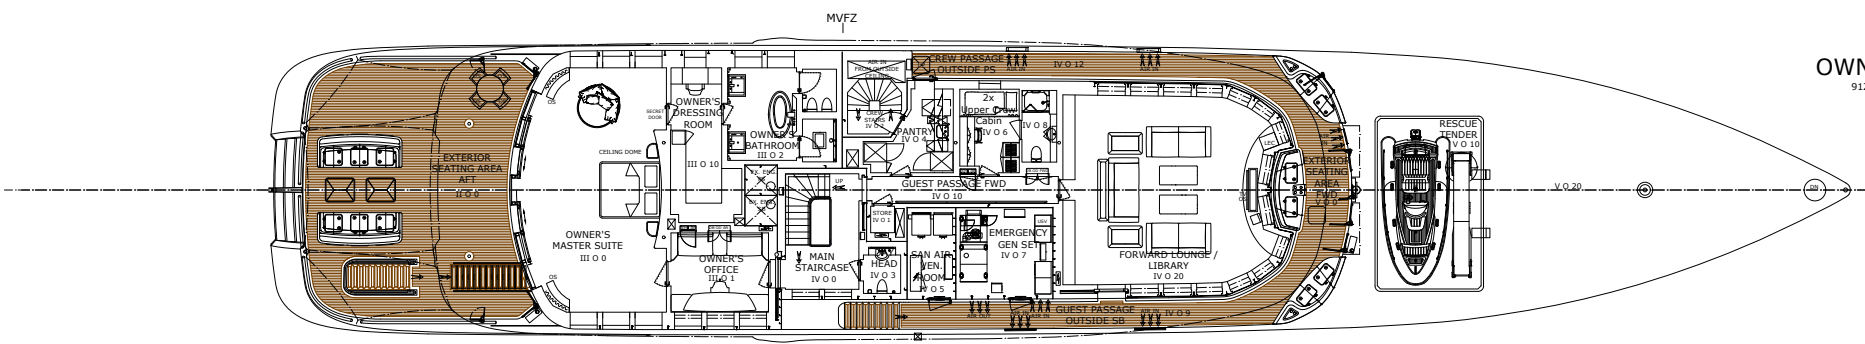

SOARING

SOARING FOR SALE

specifications

LENGTH 68.2M / 223'9"

BEAM 11.6M / 38'1"

DRAUGHT 3.3M / 10'10"

GROSS TONNAGE 1,420

BUILDER ABEKING & RASMUSSEN

FUEL CONSUMPTION 550 L/HR

accommodation

GUEST STATEROOMS 6 (5 DOUBLE, 1 TWIN)

NUMBER OF GUESTS 12

NUMBER OF CREW 17

ROOF SUN DECK

SUN DECK
11890 mm Above Deck in CL.

OWNER'S DECK
9120 mm Above Deck in CL.

-10 -09 -08 -07 -06 -05 -04 -03 -02 -01 01 02 03 04 05 06 07 08 09 10 11 12 13 14 15 16 17 18 19 20 21 22 23 24 25 26 27 28 29 30 31 32 33 34 35 36 37 38 39 40 41 42 43 44 45 46 47 48 49 50 51 52 53 54 55 56 57 58 59 60 61 62 63 64 65 66 67 68 69 70 71 72 73 74 75 76 77 78 79 80 81 82 83 84 85 86 87 88 89 90 91 92 93 94 95 96 97 98 99 100 101 102