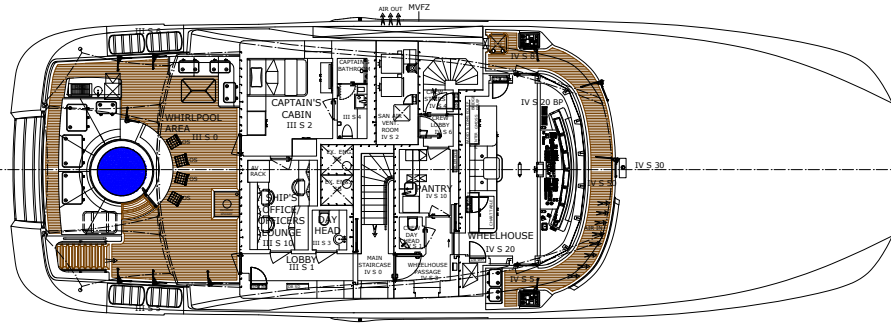

SOARING

SOARING FOR SALE

specifications

LENGTH 68.2M / 223'9"

BEAM 11.6M / 38'1"

DRAUGHT 3.3M / 10'10"

GROSS TONNAGE 1,420

BUILDER ABEKING & RASMUSSEN

FUEL CONSUMPTION 550 L/HR

accommodation

GUEST STATEROOMS 6 (5 DOUBLE, 1 TWIN)

NUMBER OF GUESTS 12

NUMBER OF CREW 17

ROOF SUN DECK

SUN DECK
11890 mm Above Deck in CL.

OWNER'S DECK
9120 mm Above Deck in CL.

-10 -09 -08 -07 -06 -05 -04 -03 -02 -01 01 02 03 04 05 06 07 08 09 10 11 12 13 14 15 16 17 18 19 20 21 22 23 24 25 26 27 28 29 30 31 32 33 34 35 36 37 38 39 40 41 42 43 44 45 46 47 48 49 50 51 52 53 54 55 56 57 58 59 60 61 62 63 64 65 66 67 68 69 70 71 72 73 74 75 76 77 78 79 80 81 82 83 84 85 86 87 88 89 90 91 92 93 94 95 96 97 98 99 100 101 102