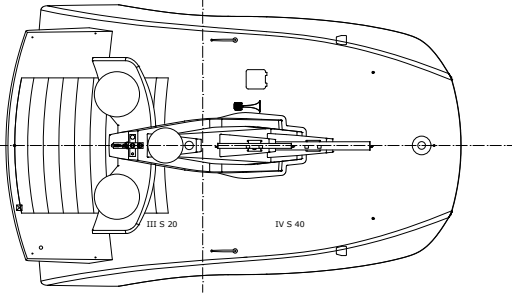

SOARING

SOARING FOR SALE

specifications

LENGTH 68.2M / 223'9"

BEAM 11.6M / 38'1"

DRAUGHT 3.3M / 10'10"

GROSS TONNAGE 1,420

BUILDER ABEKING & RASMUSSEN

FUEL CONSUMPTION 550 L/HR

accommodation

GUEST STATEROOMS 6 (5 DOUBLE, 1 TWIN)

NUMBER OF GUESTS 12

NUMBER OF CREW 17

ROOF SUN DECK

SUN DECK
11890 mm Above Deck in CL.

OWNER'S DECK
9120 mm Above Deck in CL.

-10 -09 -08 -07 -06 -05 -04 -03 -02 -01 01 02 03 04 05 06 07 08 09 10 11 12 13 14 15 16 17 18 19 20 21 22 23 24 25 26 27 28 29 30 31 32 33 34 35 36 37 38 39 40 41 42 43 44 45 46 47 48 49 50 51 52 53 54 55 56 57 58 59 60 61 62 63 64 65 66 67 68 69 70 71 72 73 74 75 76 77 78 79 80 81 82 83 84 85 86 87 88 89 90 91 92 93 94 95 96 97 98 99 100 101 102