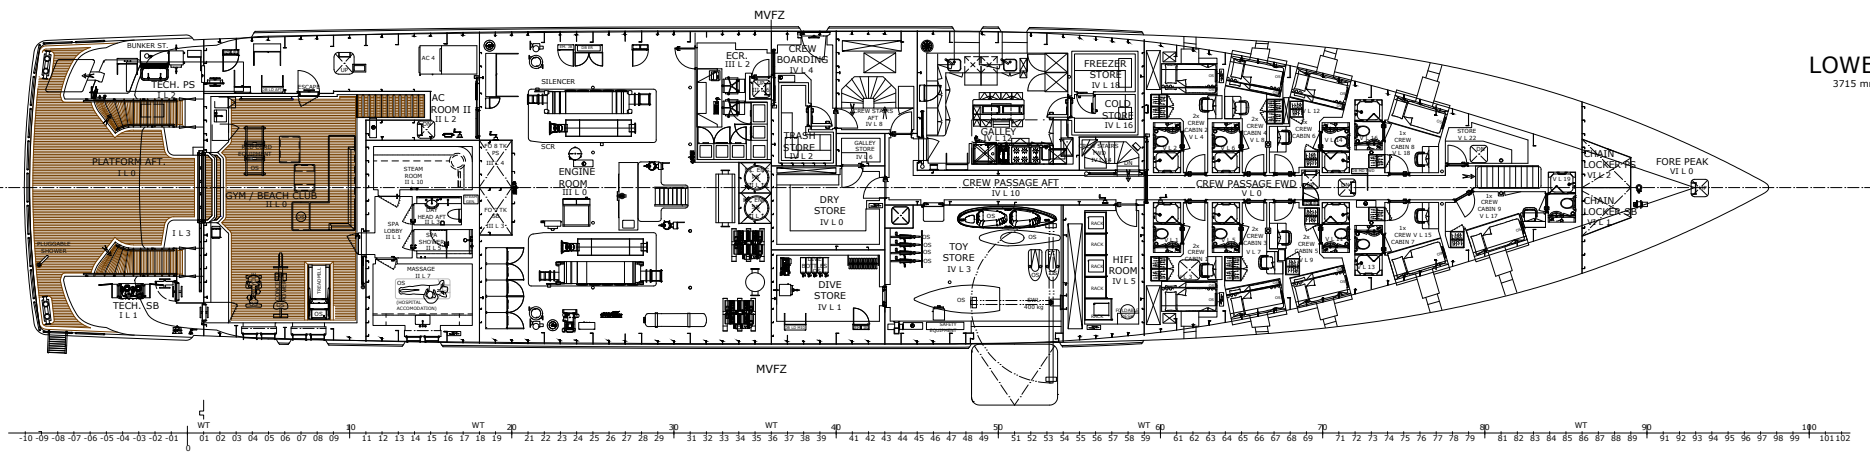

SOARING

SOARING FOR SALE

specifications

LENGTH 68.2M / 223'9"

BEAM 11.6M / 38'1"

DRAUGHT 3.3M / 10'10"

GROSS TONNAGE 1,420

BUILDER ABEKING & RASMUSSEN

FUEL CONSUMPTION 550 L/HR

accommodation

GUEST STATEROOMS 6 (5 DOUBLE, 1 TWIN)

NUMBER OF GUESTS 12

NUMBER OF CREW 17

ROOF SUN DECK

SUN DECK
11890 mm Above Deck in CL.

OWNER'S DECK
9120 mm Above Deck in CL.

-10 -09 -08 -07 -06 -05 -04 -03 -02 -01 01 02 03 04 05 06 07 08 09 10 11 12 13 14 15 16 17 18 19 20 21 22 23 24 25 26 27 28 29 30 31 32 33 34 35 36 37 38 39 40 41 42 43 44 45 46 47 48 49 50 51 52 53 54 55 56 57 58 59 60 61 62 63 64 65 66 67 68 69 70 71 72 73 74 75 76 77 78 79 80 81 82 83 84 85 86 87 88 89 90 91 92 93 94 95 96 97 98 99 100 101 102