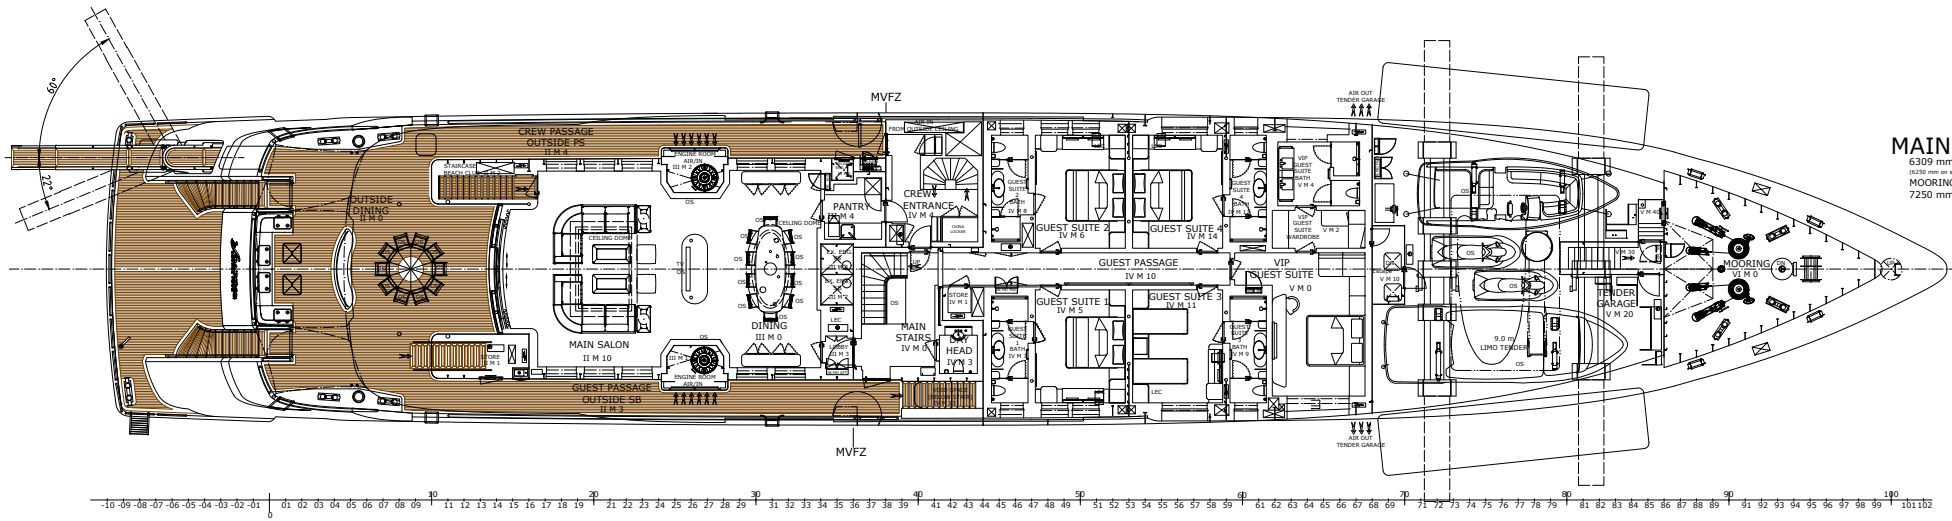

SOARING

SOARING FOR SALE

specifications

LENGTH 68.2M / 223'9"

BEAM 11.6M / 38'1"

DRAUGHT 3.3M / 10'10"

GROSS TONNAGE 1,420

BUILDER ABEKING & RASMUSSEN

BUILT 2020

CONSTRUCTION STEEL / ALUMINIUM

ENGINES 2 X MTU 12V 4000 M65R 1,492KW @ 1,600 RPM

GENERATORS 2 X CAT EACH 383KW; 1 X CAT 130KW EMERGENCY GEN

CRUISING SPEED 14 KNOTS

MAXIMUM SPEED 16.2 KNOTS

RANGE 4,500NM @ 13 KNOTS

FUEL CONSUMPTION 550 L/HR

accommodation

GUEST STATEROOMS 6 (5 DOUBLE, 1 TWIN)

NUMBER OF GUESTS 12

NUMBER OF CREW 17

ROOF SUN DECK

SUN DECK
11890 mm Above Deck in CL.

OWNER'S DECK
9120 mm Above Deck in CL.

-10 -09 -08 -07 -06 -05 -04 -03 -02 -01 01 02 03 04 05 06 07 08 09 10 11 12 13 14 15 16 17 18 19 20 21 22 23 24 25 26 27 28 29 30 31 32 33 34 35 36 37 38 39 40 41 42 43 44 45 46 47 48 49 50 51 52 53 54 55 56 57 58 59 60 61 62 63 64 65 66 67 68 69 70 71 72 73 74 75 76 77 78 79 80 81 82 83 84 85 86 87 88 89 90 91 92 93 94 95 96 97 98 99 100 101 102