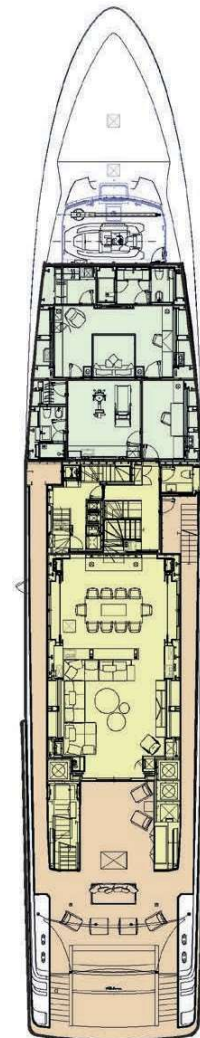

EXTERIOR LIVING MAIN DECK AFT

TENDERS & TOYS

WHAT'S IN THE TOYBOX

- 2x Jet Skis
- 2x Electric Jetboards
- 2x Flite Boards
- 3x Wakeboards
- 3x Kiteboards
- 1x Knee Board
- 2x Foil Boards
- 4x Stand Up Paddle Boards
- 2x Inflatable Kayaks
- 1x Inflatable Slide
- 3x Floating Docks
- 4x Hydrofoiling Bikes
- 4x Scooters
- Diving Equipment
- Kiting & Sailing Equipment
- Various Towables

EXTERIOR LIVING TOYS

FIFTY

FIFTY

YACHT LAYOUT

SUN DECK

BRIDGE DECK

MAIN DECK

LOWER DECK

KEY

- Deck
- Guest Areas
- Master Cabin
- Guest Cabins
- Sun Deck
- Crew Areas

FOR MORE INFORMATION PLEASE CONTACT:

James Clayton

e: jamesclayton2@gmail.com

m: +1 305 335 9000