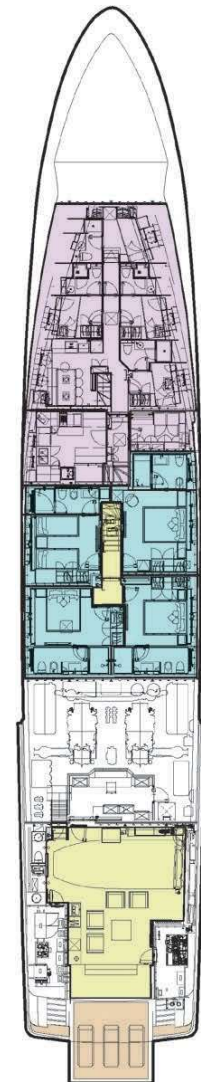

EXTERIOR LIVING MAIN DECK AFT

TENDERS & TOYS

WHAT'S IN THE TOYBOX

- 2x Jet Skis
- 2x Electric Jetboards
- 2x Flite Boards
- 3x Wakeboards
- 3x Kiteboards
- 1x Knee Board
- 2x Foil Boards
- 4x Stand Up Paddle Boards
- 2x Inflatable Kayaks
- 1x Inflatable Slide
- 3x Floating Docks
- 4x Hydrofoiling Bikes
- 4x Scooters
- Diving Equipment
- Kiting & Sailing Equipment
- Various Towables

EXTERIOR LIVING TOYS

FIFTY

FIFTY

YACHT LAYOUT

SUN DECK

BRIDGE DECK

MAIN DECK

LOWER DECK

KEY

- Deck
- Guest Areas
- Master Cabin
- Guest Cabins
- Sun Deck
- Crew Areas

FOR MORE INFORMATION PLEASE CONTACT:

James Clayton

e: jamesclayton2@gmail.com

m: +1 305 335 9000