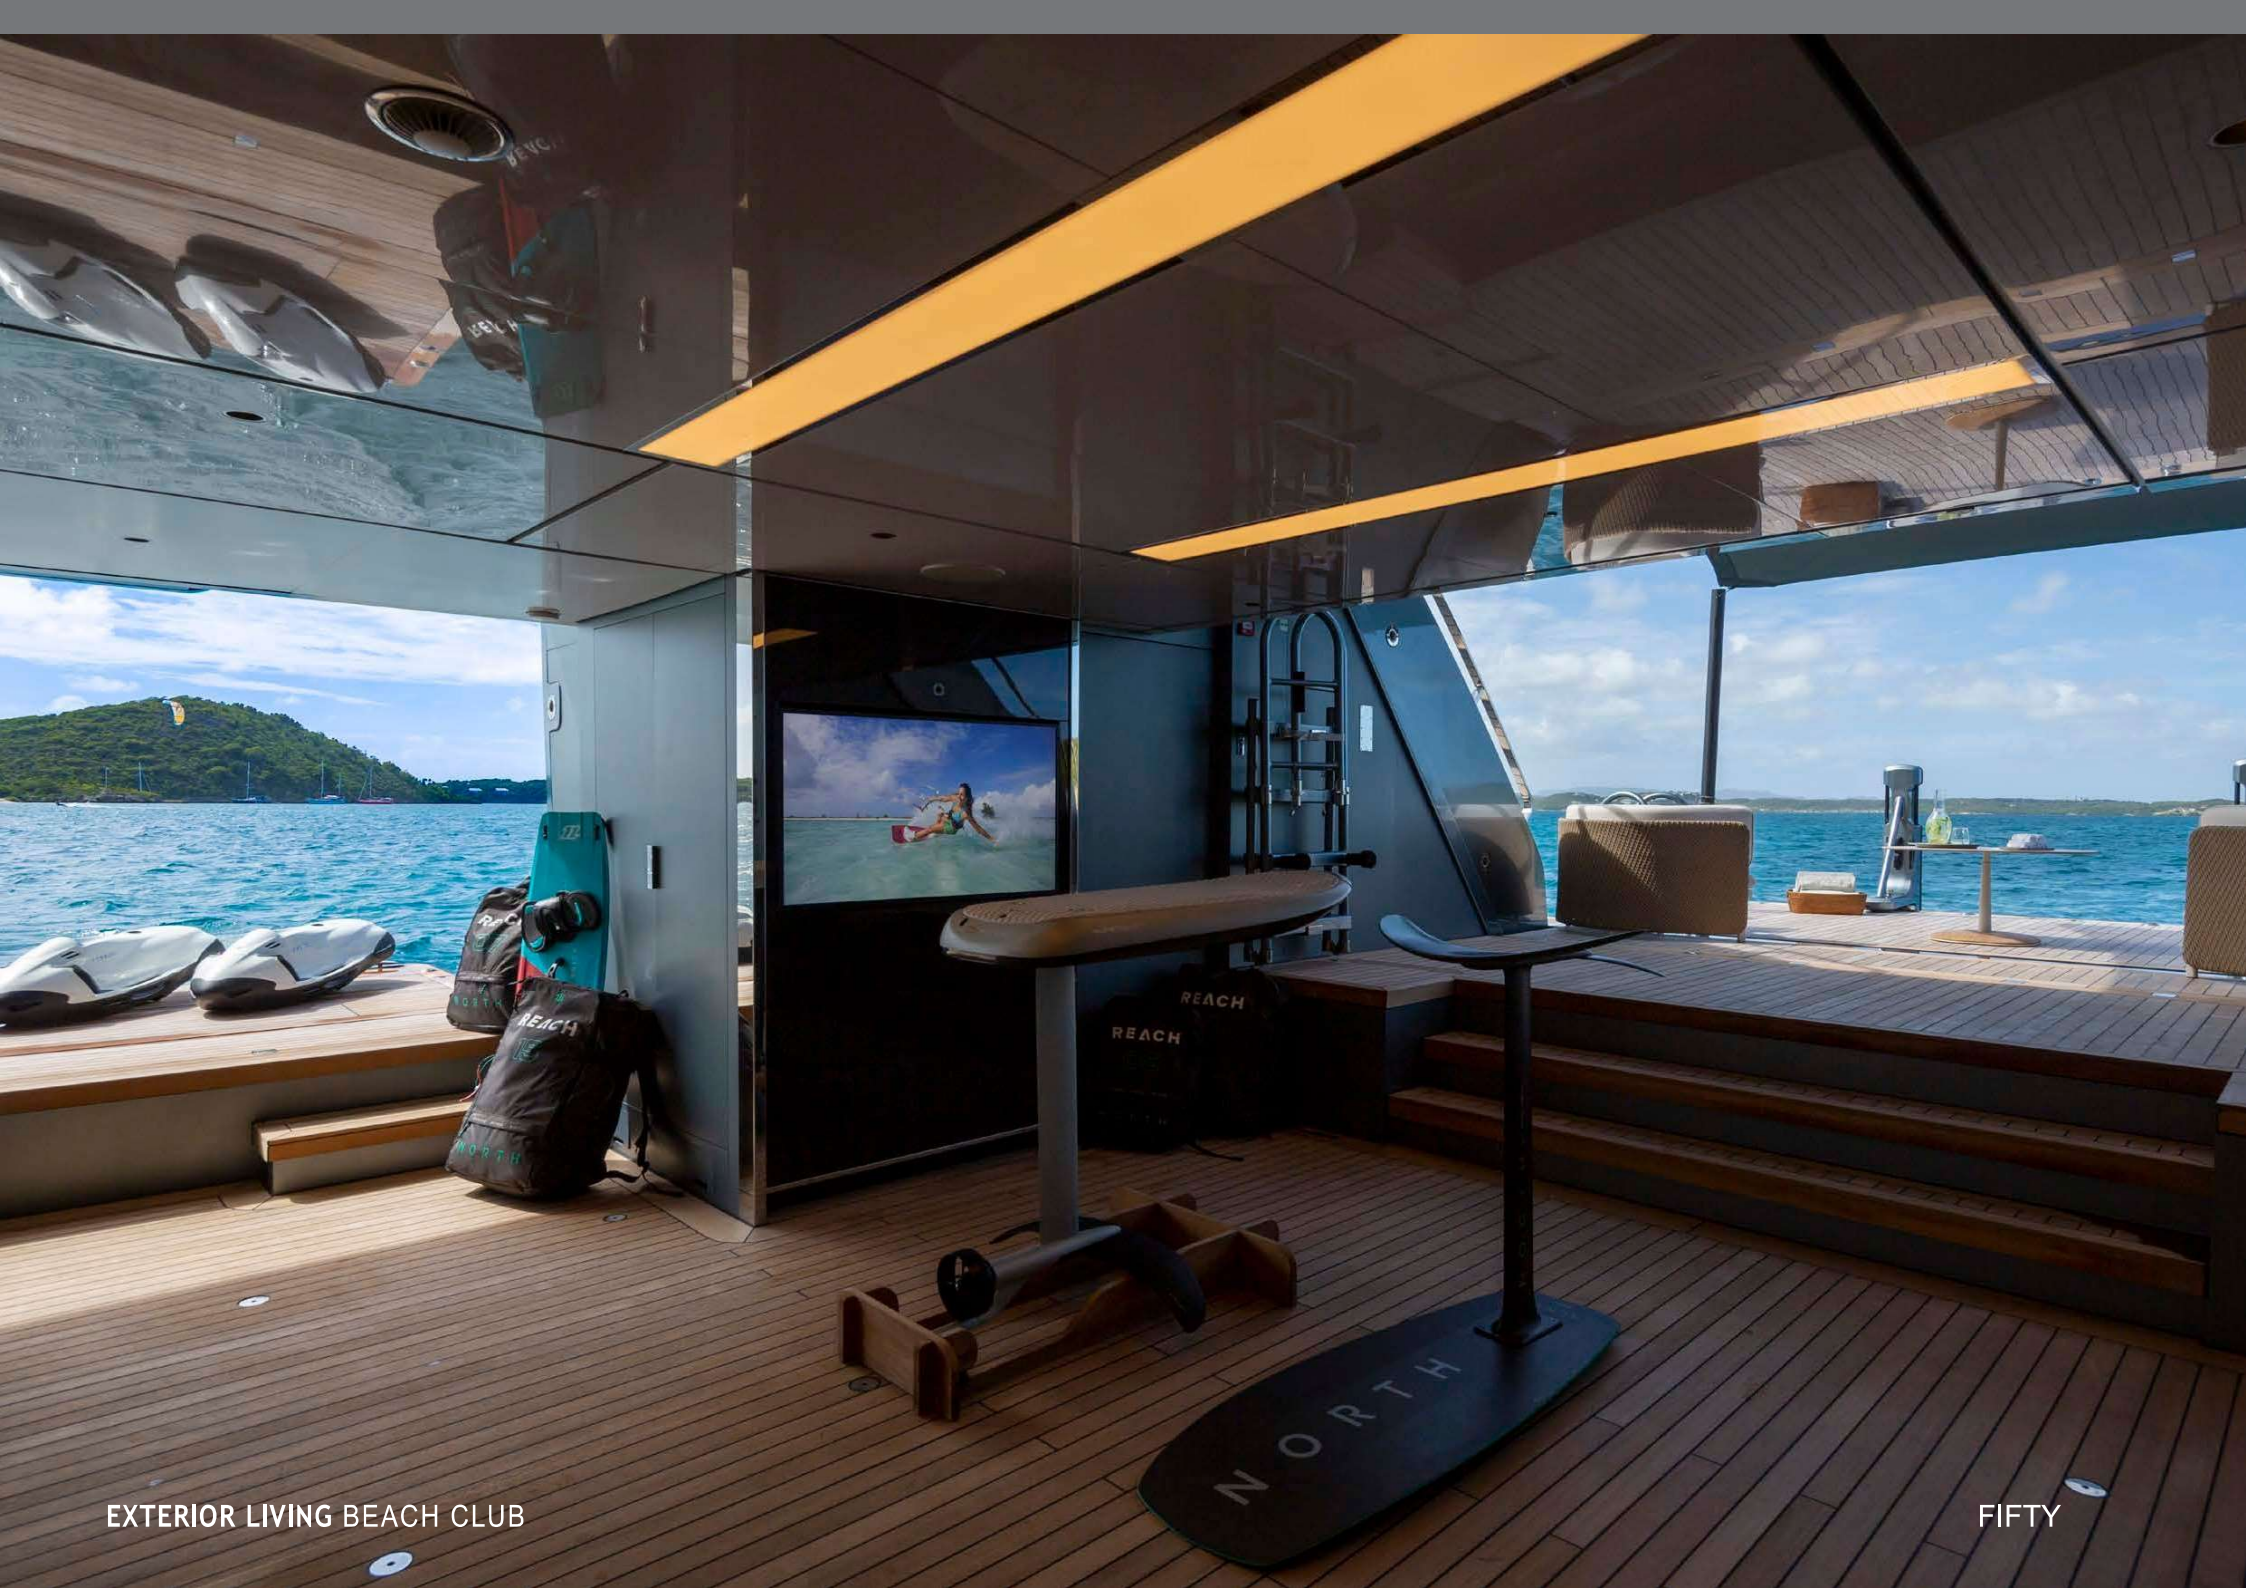

EXTERIOR LIVING MAIN DECK AFT

TENDERS & TOYS

WHAT'S IN THE TOYBOX

- 2x Jet Skis
- 2x Electric Jetboards
- 2x Flite Boards
- 3x Wakeboards
- 3x Kiteboards
- 1x Knee Board
- 2x Foil Boards
- 4x Stand Up Paddle Boards
- 2x Inflatable Kayaks
- 1x Inflatable Slide
- 3x Floating Docks
- 4x Hydrofoiling Bikes
- 4x Scooters
- Diving Equipment
- Kiting & Sailing Equipment
- Various Towables