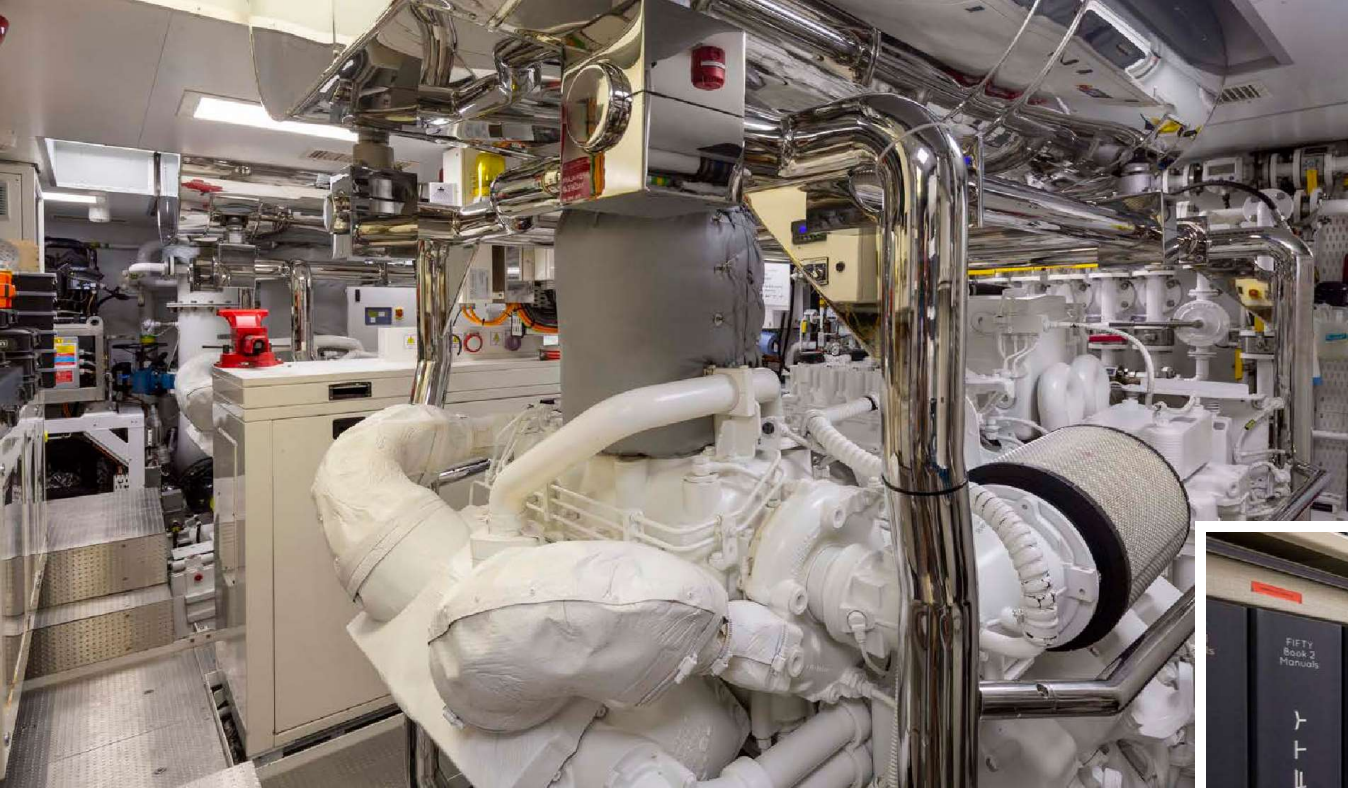

INTERIOR LIVING BRIDGE

INTERIOR LIVING ENGINE ROOM

SPACE & RELAXATION

Up to 10 guests are accommodated in five cabins including a full-beam master suite which boasts panoramic views, an office area, adjoining gym room and an ensuite bathroom with an elegant marble finish.