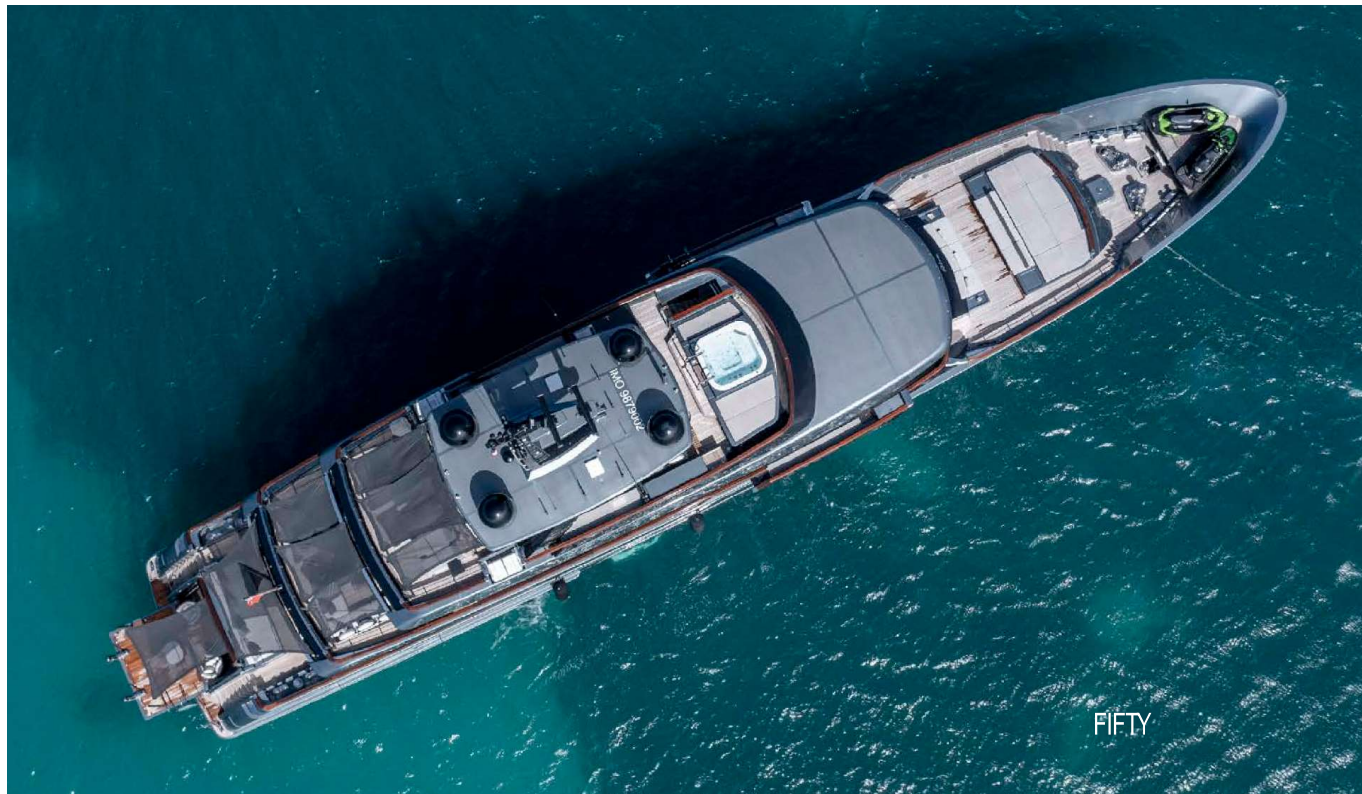

FIFTY

FOR SALE

SPECIFICATION

Builder / Riva

Built / 2021

Length / 49.9m (163'9")

Beam / 9m (29'6")

Draft / 2.7m (8'8")

Guests / 8 - 10 in 5 cabins

Max. Speed / 15.5 knots

Hull / Steel

Gross Tonnage / 498

Engines / 2x MTU 8V4000 M63
1000KW@1800rpm

FIFTY

STYLE AT SEA

Fifty is a yacht for anyone who wants to have a good time on the water and is especially suited to those with active lifestyles. Endowed with all the signature aesthetic appeal you'd expect from a Riva, the yacht has been designed to optimise comfort at sea. Her variety of deck areas offers plenty of options for relaxation, lounging and dining, with her amenities including a sun-deck Jacuzzi and an onboard gym, while the exceedingly low level of noise and vibration enhances the onboard comfort for guests.

But the on-the-water lifestyle isn't confined to the incredible onboard spaces; the yacht has exceptional storage capacity and carries an incredible range of toys meaning the fun is extended to the sea, which becomes the ultimate playground.

FIFTY

FIFTY

PENTHOUSE ON THE WATER

The surrounding water plays a part throughout, always visible from the huge windows which frame the views beyond. With an easy flow between the spaces, Fifty's contemporary ambience is at once calming and sophisticated and evokes the feeling of a luxury penthouse.