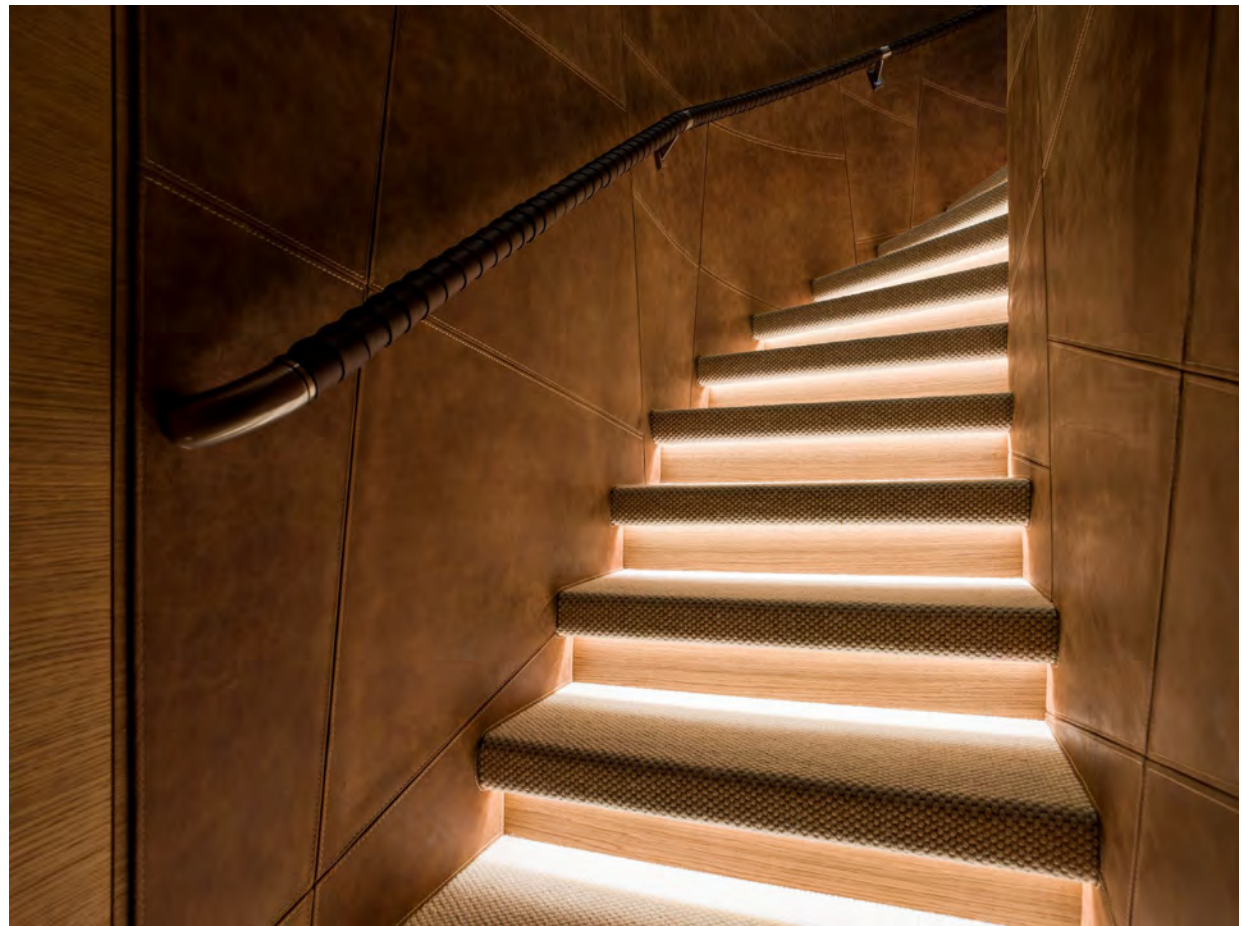

MAIN DECK BAR

MAIN DECK GAMES LOUNGE

MAIN DECK GAMES LOUNGE

MAIN DECK GAMES LOUNGE

MAIN DECK GAMES LOUNGE

# STATEROOMS

A woman in a red dress and sunglasses stands on a balcony with a railing, next to a black silhouette of a person. The background is a dark, modern interior with large windows. The word "STATEROOMS" is written in large white letters across the center of the image.