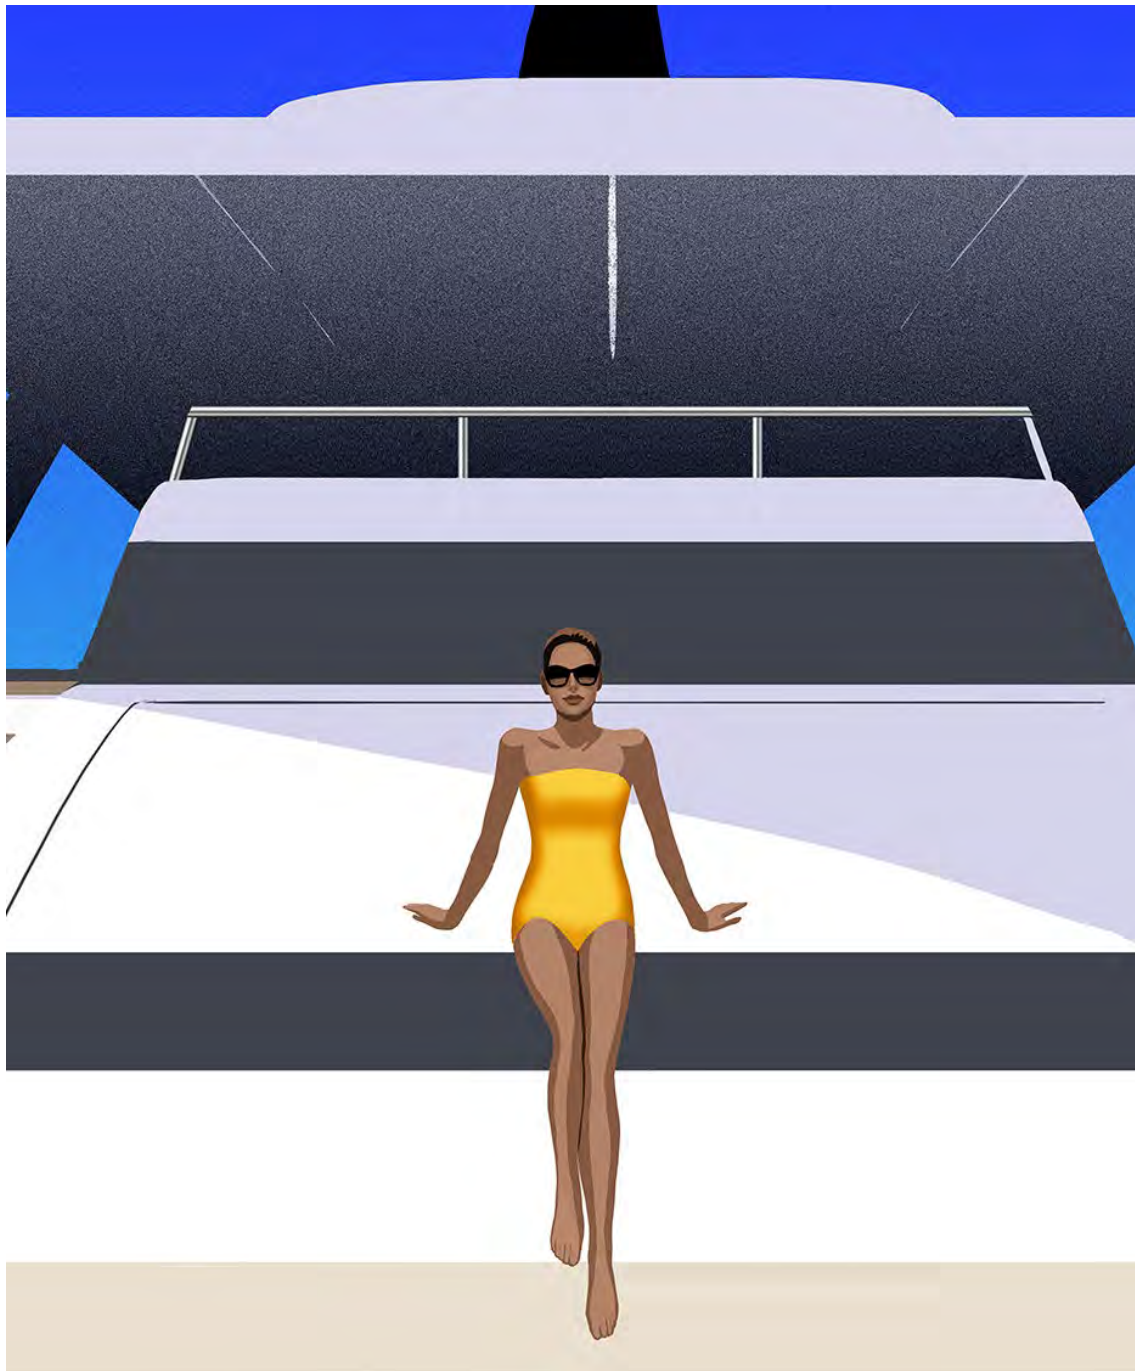

# EXTERIOR

A woman in a dark bikini is lying on her stomach on a blue and white striped towel on the deck of a yacht at night. She is propped up on her elbows, reading a book. A pair of sunglasses lies on the towel near her. The word "EXTERIOR" is written in large, white, sans-serif capital letters across the center of the image. In the background, a waiter in a dark uniform stands holding a tray with three glasses. To the right, another person is silhouetted against the dark sky, looking through binoculars. On the far right, a person is sitting in a lounge chair. In the distance, two sailboats with white sails are visible on the dark water under a dark blue sky.

UPPER DECK DINING – FLETCHER DINING TABLE

UPPER DECK DINING – FLETCHER DINING TABLE

UPPER DECK SALON

UPPER DECK BAR

MAIN DECK SALON

MAIN DECK SALON

MAIN DECK BAR

MAIN DECK BAR

MAIN DECK BAR

MAIN DECK GAMES LOUNGE

MAIN DECK GAMES LOUNGE

MAIN DECK GAMES LOUNGE

MAIN DECK GAMES LOUNGE

# STATEROOMS

A woman in a red dress and sunglasses stands on a balcony with a railing, next to a black silhouette of a person. The background is a dark, modern interior with large windows. The word "STATEROOMS" is written in large white letters across the center of the image.